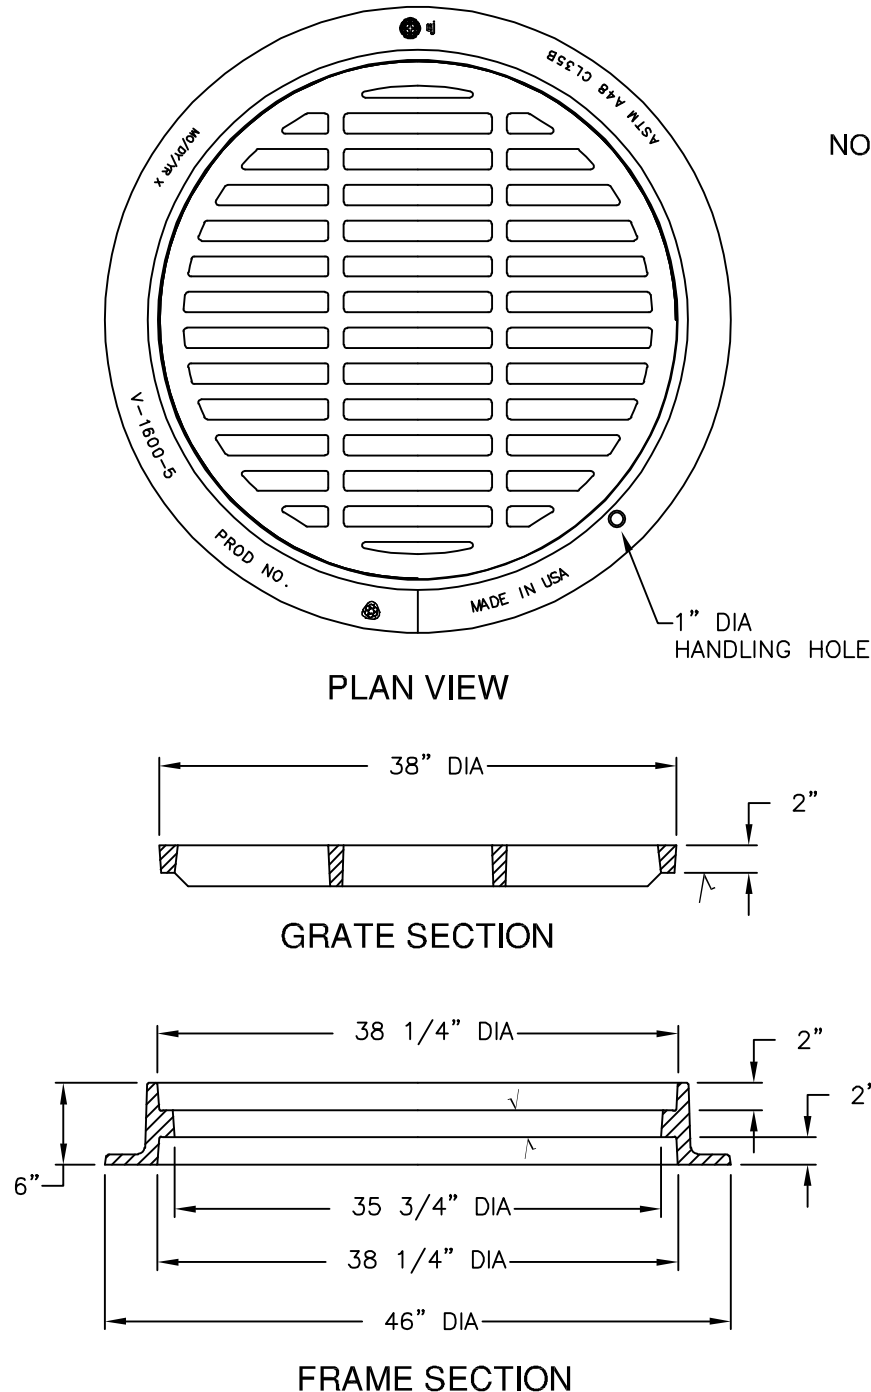

V1600-5 V3600-5 Set

NOTE: COMPONENTS ARE SHIPPED LOOSE. UNASSEMBLED

Product Number

43600530C01

Design Features

- Materials
 - Frame
 - Gray Iron (CL35B)
 - Grate
 - Gray Iron (CL35B)

-Load Rating

Heavy Duty

-Open Area

487 Sq. Inches

-Coating

Undipped

-√ Designates Machined Surface

Certification

- ASTM A48

-

-

-Country of Origin: USA

Major Components

41600510

43600530

Drawing Revision

2/15/2024 Designer: DAE

Revised By: